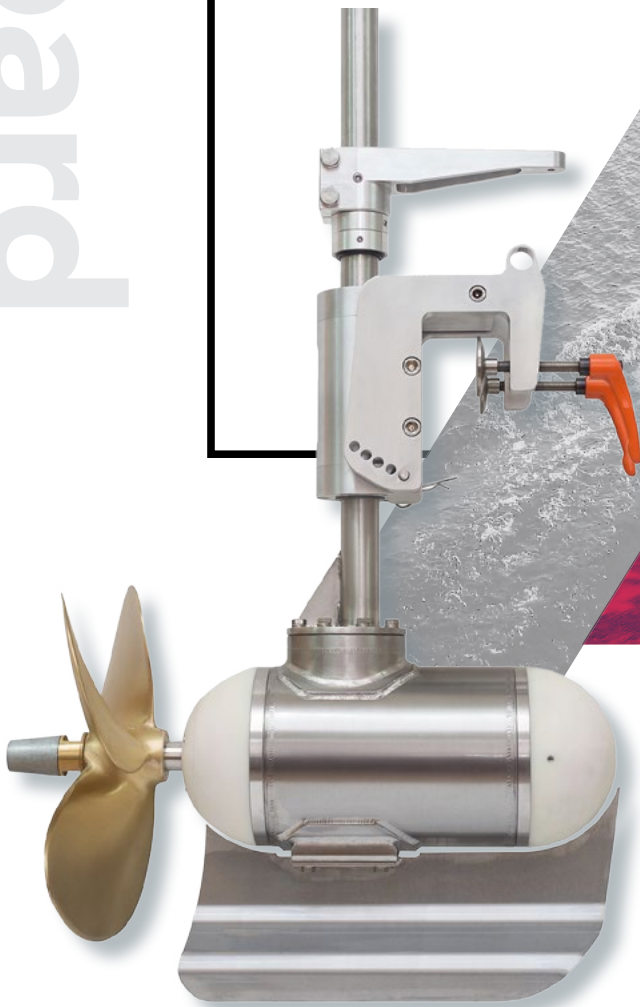

outboard

Large outboard motors for demanding users

E'DYN

# Heavy duty

## HIGH PERFORMANCE QUALITY

Optimal. Durable. Economical.

Top notch outboard motors with a power up to 25kW enable immense pleasures of silence in slow driving or in achieving speed records. Fixed motor mounting makes it easy to use. You can choose between steering wheel or steering lever. It's up to you.