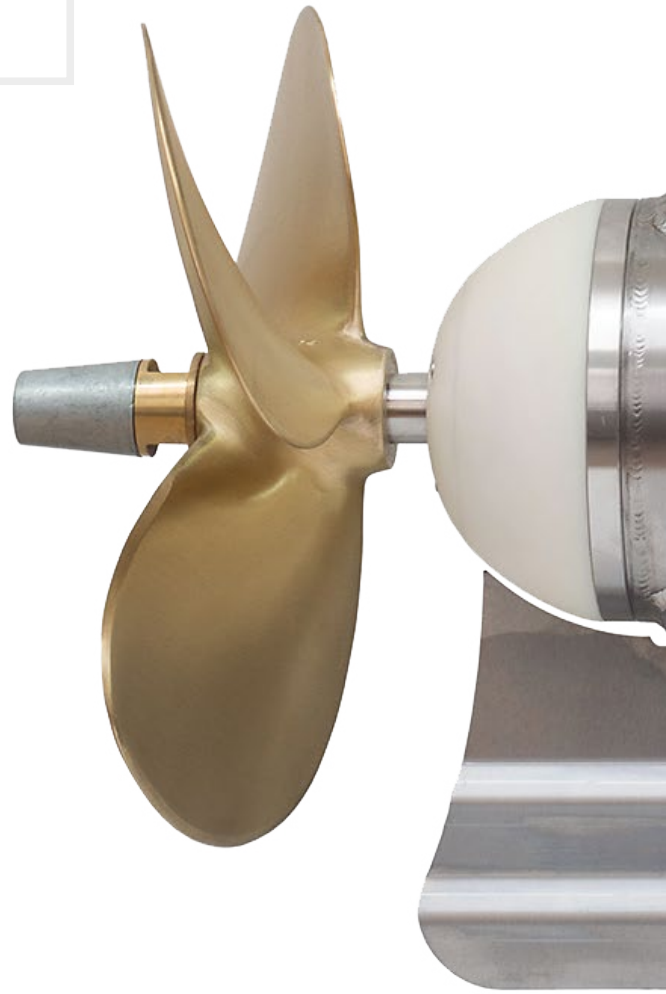

**E'DYN
0408**

OB ACID

**E'DYN
1018**

OB LI-ION

**E'DYN
1018**

OB ACID

RATED VOLTAGE	36V	48V	48V
RATED POWER	4,3 kW	10 kW	10 kW
RPM ON OUTPUT SHAFT	1850	1000	1000
SYSTEM EFFICIENCY	85%	88%	88%
RATED CURRENT (A)	120A	200A	200A
WEIGHT	38 kg	47 kg	47 kg
DIMENSIONS	116 x 472 x 1130	551 x 178 x 1140	551 x 178 x 1140
TRIM	/	/	/
WATERPROOF	IP67	IP67	IP67
PROPELLER SHAFT	Standard	Standard	Standard
SUITABLE BATERIES	Li-Ion or Lead acid	Li-Ion or Lead acid	Li-Ion or Lead acid